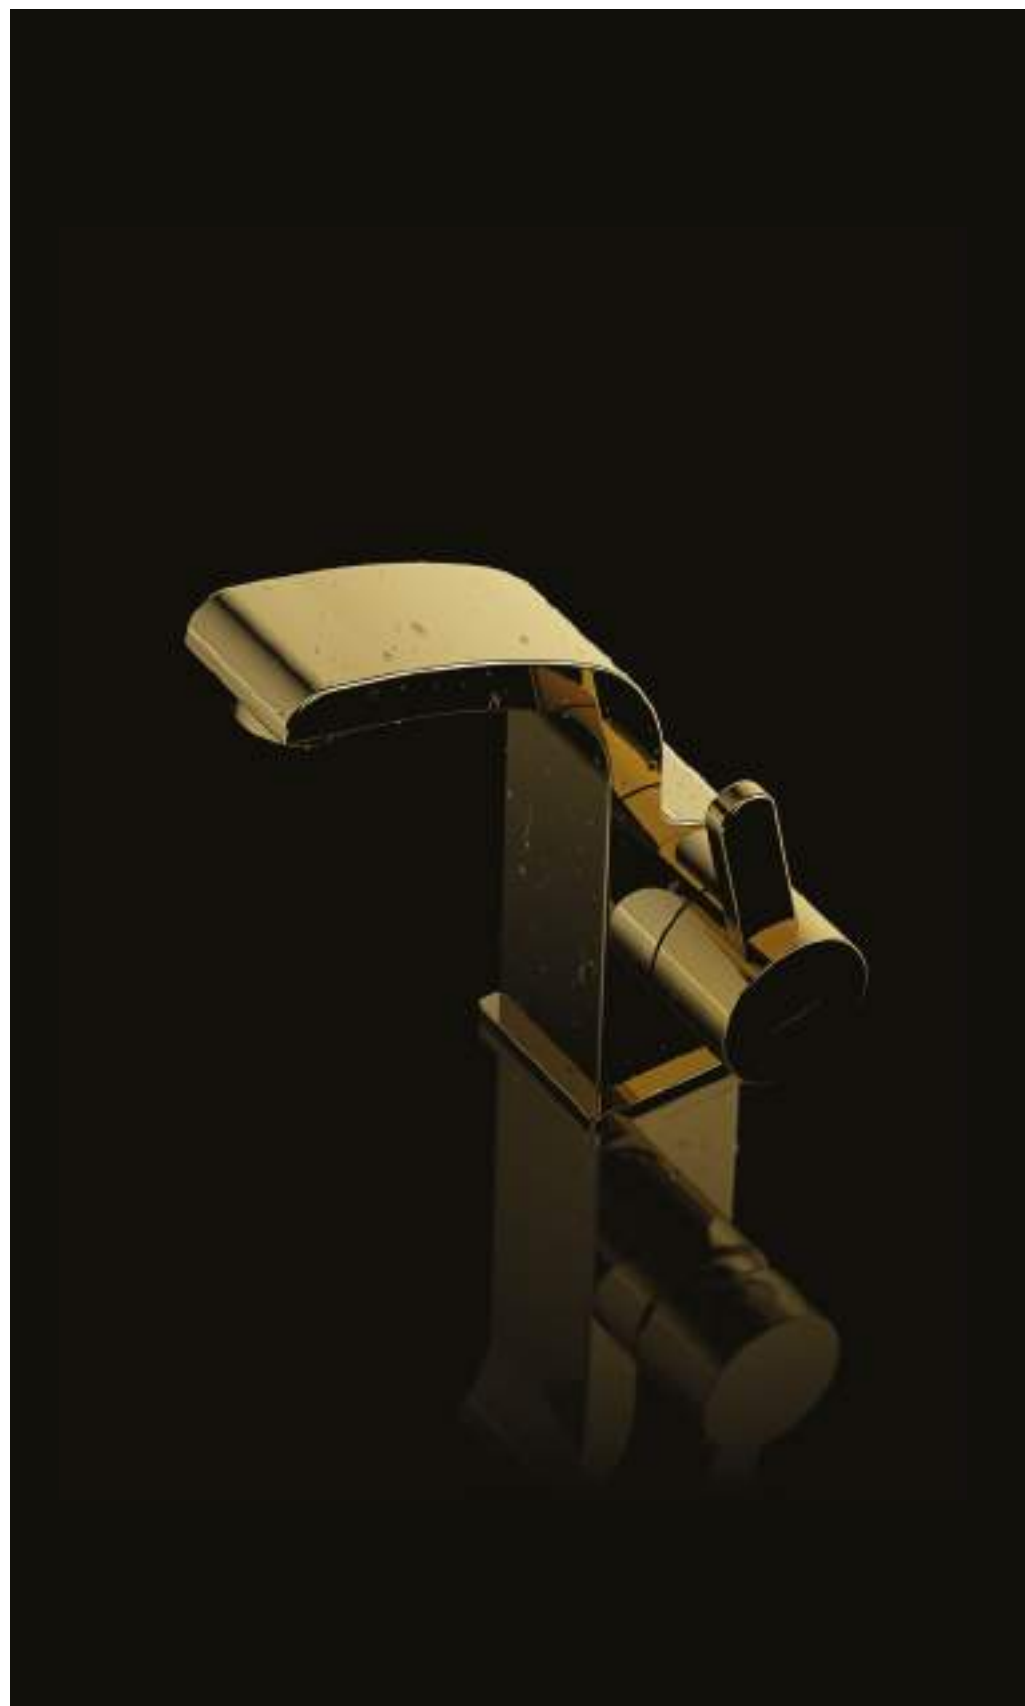

DARLING

złoty | gold

Unikalne wzornictwo łączy elegancję i nowoczesny charakter. Wzór bazuje na architektonicznych łukach, które nadają projektowi szlachetny wyraz.

The unique design combines elegance and modern character. The pattern is based on architectural arches that give the design a noble expression.

DARLING bateria umywalkowa

zasięg wylewki: 10 cm, wysokość wypływu wody: 15 cm, całkowita wysokość baterii: 17,4 cm
głowica ceramiczna: ø35 mm

DARLING basin mixer

spout reach: 10 cm, water outflow height: 15 cm, total mixer height: 17.4 cm
ceramic cartridge: ø35 mm

DA5010GL

GL 300

DARLING bateria umywalkowa wysoka, 24 cm

zasięg wylewki: 12 cm, wysokość wypływu wody: 22 cm, całkowita wysokość baterii: 24 cm

DARLING tall basin mixer, 24 cm

spout reach: 12 cm, water outflow height: 22 cm, total mixer height: 24 cm

DA5012GL

GL 301

DARLING bateria umywalkowa wysoka, 33 cm

zasięg wylewki: 12 cm, wysokość wypływu wody: 31 cm, całkowita wysokość baterii: 33 cm

DARLING tall basin mixer, 33 cm

spout reach: 12 cm, water outflow height: 31 cm, total mixer height: 33 cm

DA5013GL

GL 302

DARLING bateria umywalkowa podtynkowa

rozmiar rozety: 20,5 x 9,5 cm, zasięg wylewki: 16,5 cm
element podtynkowy w komplecie, minimalna głębokość zabudowy: 6 cm

DARLING basin mixer for concealed installation

rosette dimensions: 20.5 x 9.5 cm, spout reach: 16.5 cm
built-in parts included, minimum wall depth: 6 cm

DA5015GL

GL 303