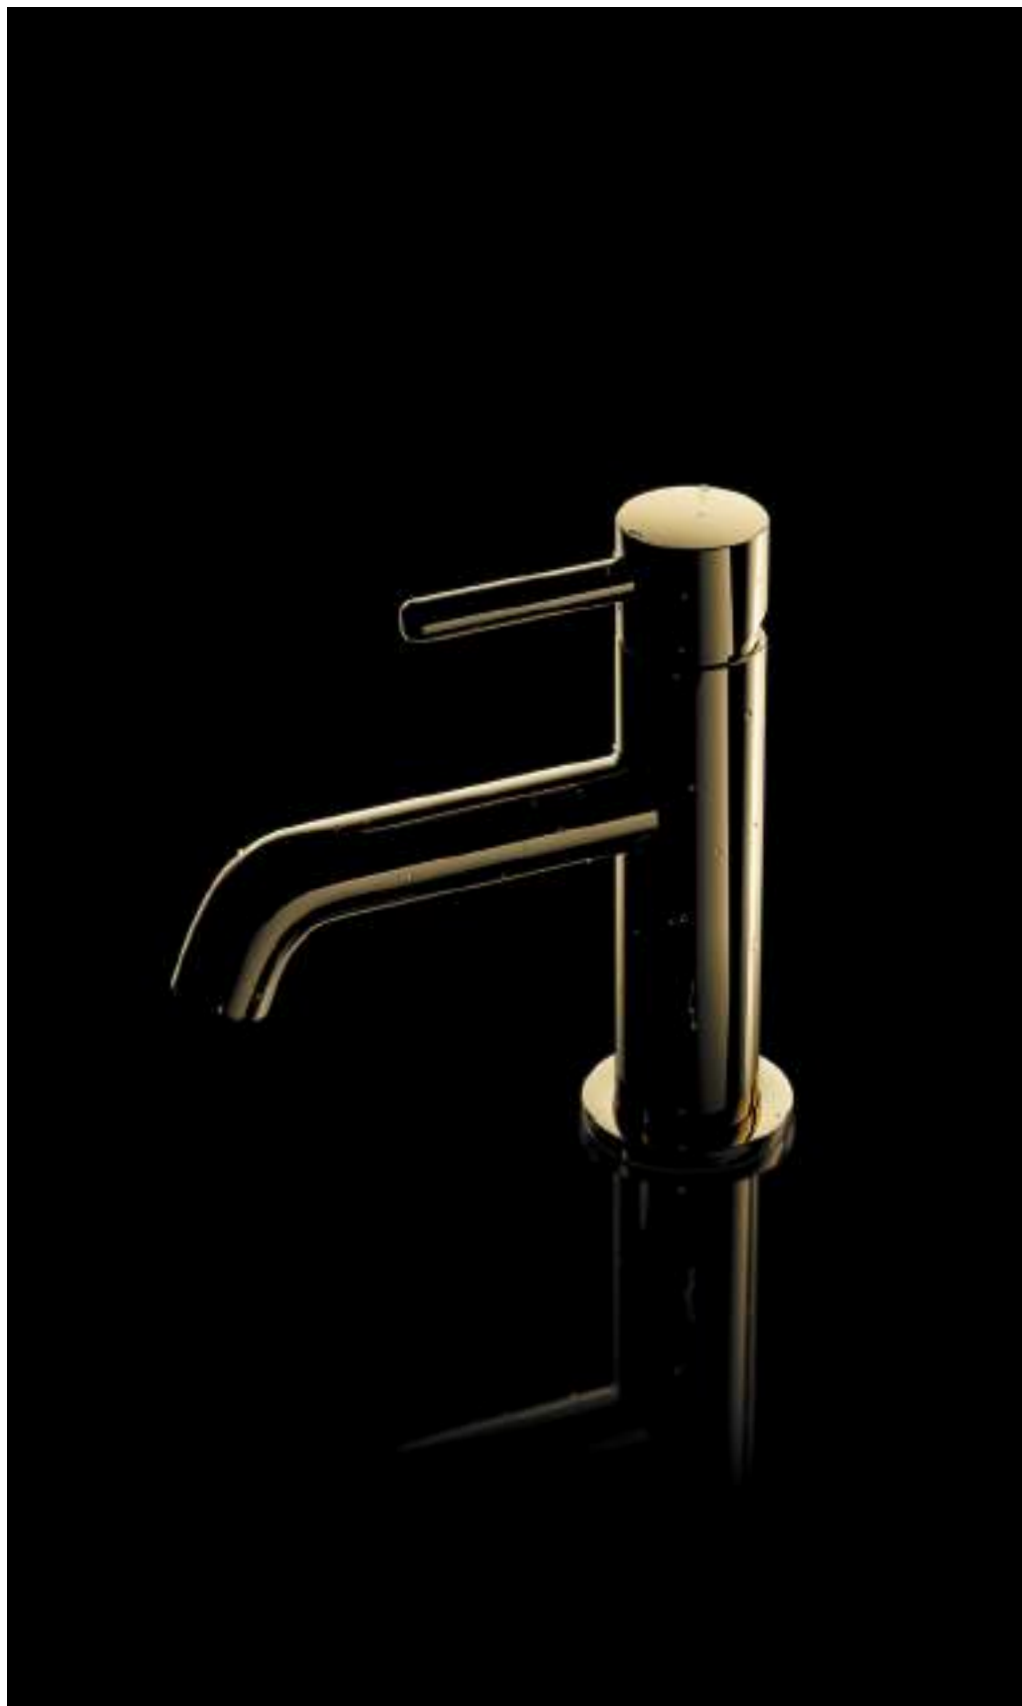

Y

złoty | gold

Ponadczasowy, perfekcyjnie dopracowany wzór stworzony w duchu minimalizmu daje maksymalne możliwości aranżacyjne.

Timeless and perfectly refined design, created in the spirit of minimalism, offers the maximum of interior design options.

Y bateria umywalkowa

zasięg wylewki: 12 cm, wysokość wypływu wody: 8 cm, całkowita wysokość baterii: 16,2 cm
głowica ceramiczna: ø25 mm

Y basin mixer

spout reach: 12 cm, water outflow height: 8 cm, total mixer height: 16.2 cm
ceramic cartridge: ø25 mm

Y1210NGL

GL

200

Y bateria umywalkowa wysoka

zasięg wylewki: 17 cm, wysokość wypływu wody: 22,5 cm, całkowita wysokość baterii: 30,5 cm
głowica ceramiczna: ø25 mm

Y tall basin mixer

spout reach: 17 cm, water outflow height: 22.5 cm, total mixer height: 30.5 cm
ceramic cartridge: ø25 mm

Y1212GL

GL

201

Y bateria umywalkowa podtynkowa

rozmiar rozety: ø7,2 cm, zasięg wylewki od powierzchni płytek: 16,5 cm
element podtynkowy w komplecie, minimalna głębokość zabudowy: 4,5 cm
głowica ceramiczna: ø25 mm

Y basin mixer for concealed installation

rosette dimensions: ø7.2 cm, spout reach from tiled surface: 16.5 cm
built-in parts included, minimum wall depth: 4.5 cm
ceramic cartridge: ø25 mm

Y1215NGL

GL

202

Y bateria umywalkowa podtynkowa

rozmiar rozety: ø7,2 cm, zasięg wylewki od powierzchni płytek: 16-18,5 cm
element podtynkowy w komplecie, minimalna głębokość zabudowy: 4,5 cm
głowica ceramiczna: ø25 mm

Y basin mixer for concealed installation

rosette dimensions: ø7.2 cm, spout reach from tiled surface: 16-18.5 cm
built-in parts included, minimum wall depth: 4.5 cm
ceramic cartridge: ø25 mm

Y1215HGL

GL

203